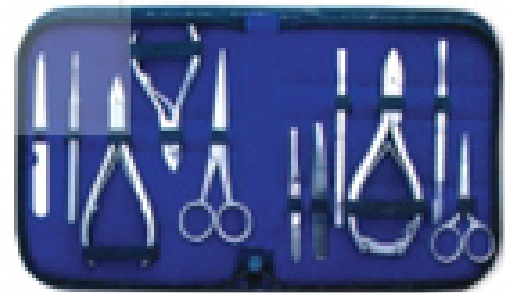

BE-101-2409

Also available with your required products.

Barber Scissor Kit With Wooden Box.

BE-101-2410

Also available with your required products.

6 Pcs Manicure Kit.

BE-101-2411

Also available with your required products.