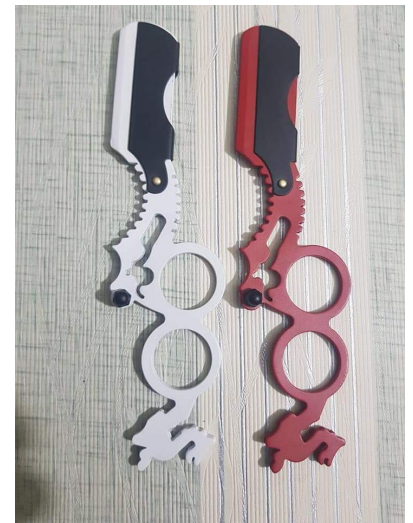

BOZEMAN ENTERPRISES

BEAUTY CARE INSTRUMENTS

Scissors And Razors

Hair cutting scissors

BE-110-2201

We offer two versions in this model, one for the quality conscious market with forged items and o
7, 8, 9, 10, 12 inch

Hair Cutting Scissors available in Size 8” is heavy duty Scissors for the Clothes and var

8"

Hair cutting scissors

BE-110-2205

This heavy duty version of Hair Cutting Scissors is also useful for the leather industry. High Carbon S

8"

Shaving razor

BE-110-2206

We offer two versions in this model, one for the quality conscious market with forged items and o

7, 8, 9 inch

BOZEMAN ENTERPRISES

BEAUTY CARE INSTRUMENTS

Barber Shears Kits